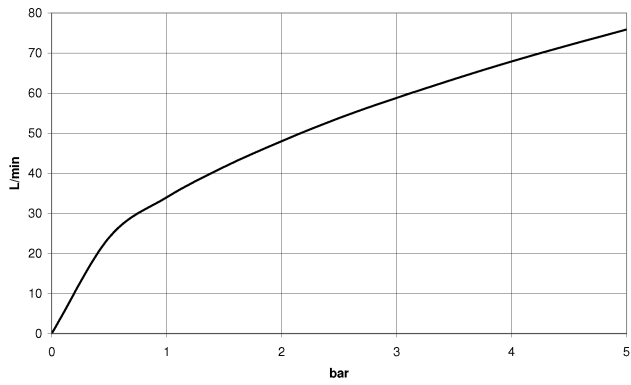

28 450 980

- 3/8" shower outlet
  - rosette 60 x 60 mm
  - 1/2" connection
- Intrinsic protection against back flow.**

Intrinsic protection against back flow.

Fits: IMO, MEM, CL.1, CYO

	Chrome	28 450 980-00
	Brushed Platinum	28 450 980-06
	Platinum	28 450 980-08
	Durabress (23kt Gold)	28 450 980-09
	Dark Chrome	28 450 980-19
	Brushed Light Gold	28 450 980-27
	Brushed Durabress (23kt Gold)	28 450 980-28
	Matte Black	28 450 980-33
	Brushed Champagne (22kt Gold)	28 450 980-46
	Champagne (22kt Gold)	28 450 980-47
	Cyprum	28 450 980-49
	Brushed Chrome	28 450 980-93
	Brushed Dark Platinum	28 450 980-99

Required miscellaneous

Concealed adapter -

35 080 970-90  
0010

28 450 980

mm [inches]

### Flow rate chart