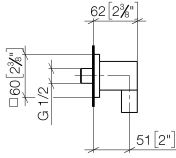

28 450 980

- 3/8" shower outlet
  - rosette 60 x 60 mm
  - 1/2" connection
- Intrinsic protection against back flow.**

Intrinsic protection against back flow.

Fits: IMO, MEM, CL.1, CYO

	Chrome	28 450 980-00
	Brushed Platinum	28 450 980-06
	Platinum	28 450 980-08
	Durabress (23kt Gold)	28 450 980-09
	Dark Chrome	28 450 980-19
	Brushed Light Gold	28 450 980-27
	Brushed Durabress (23kt Gold)	28 450 980-28
	Matte Black	28 450 980-33
	Brushed Champagne (22kt Gold)	28 450 980-46
	Champagne (22kt Gold)	28 450 980-47
	Cyprum	28 450 980-49
	Brushed Chrome	28 450 980-93
	Brushed Dark Platinum	28 450 980-99

Required miscellaneous

Concealed adapter -

35 080 970-90  
0010

28 450 980

mm [inches]

### Flow rate chart

### Spare parts list

No.	Item Number	Name	Quantity used	Delivery time
1	09 16 01 014 90	ring	1	2
2	90 23 01 141 00 90	back-flow preventer	1	2
3	09 24 03 116 20 90	nipple	1	2
4	09 14 10 008 90	seal	1	2
5	09 14 10 142 90	seal	1	2
6	09 30 30 054 90	screw	1	2
7	09 31 11 026 90	pin	1	2
8	09 27 82 006-00	rosette	1	10
9	09 11 03 046-00	connection	1	10
10	09 31 11 005 90	pin	1	2
11	90 14 10 077 00 90	seal	1	2
12	09 24 03 107 20 90	nipple	1	2
13	90 21 02 069 00-00	cover	1	10